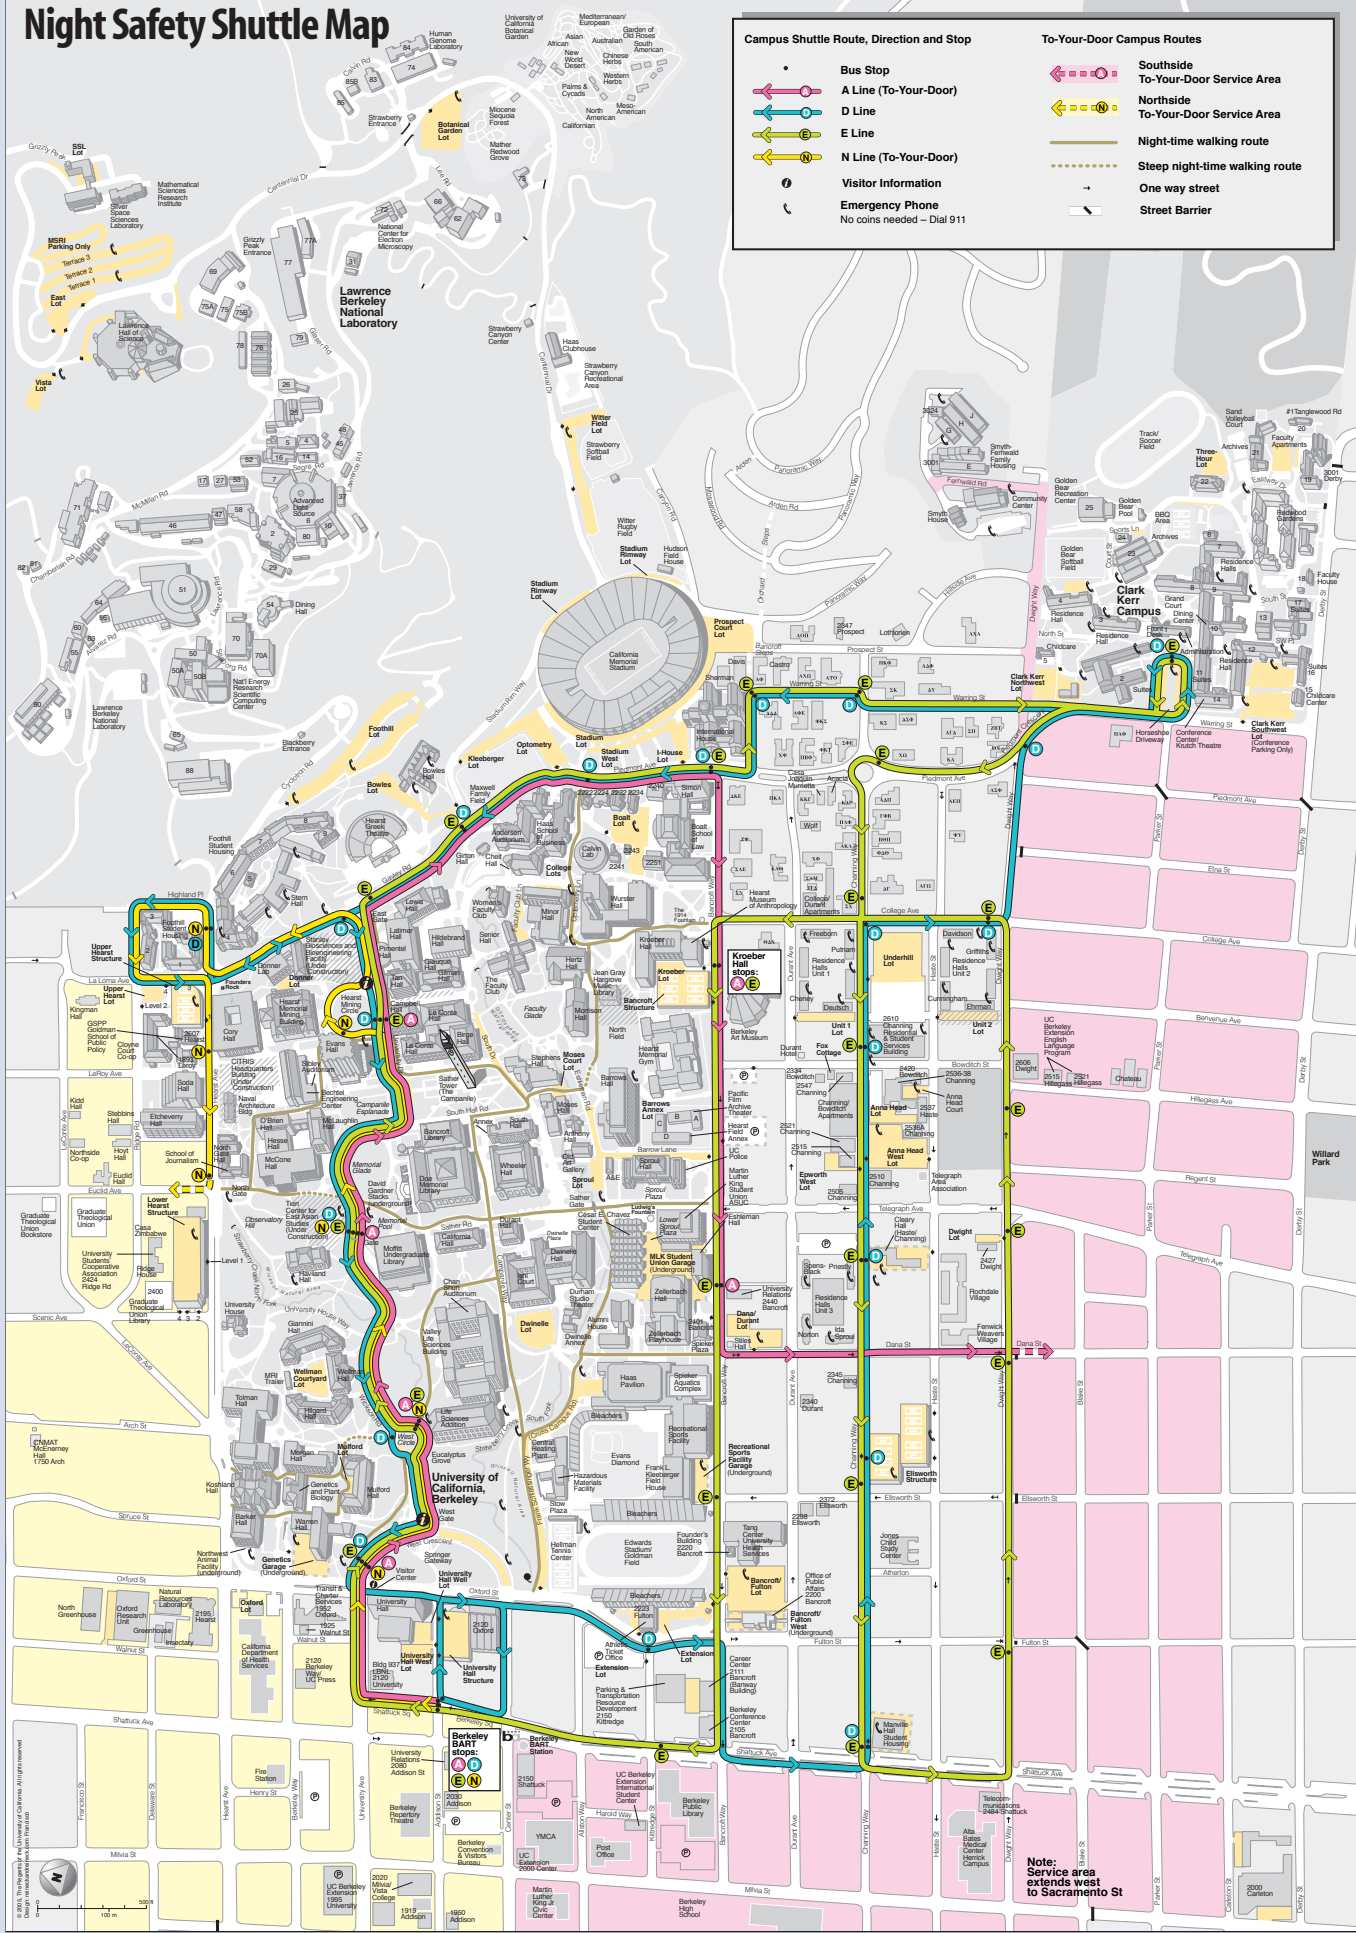

Night Safety Shuttle Map

Campus Shuttle Route, Direction and Stop		To-Your-Door Campus Routes	
	Bus Stop		Southside To-Your-Door Service Area
	A Line (To-Your-Door)		Northside To-Your-Door Service Area
	D Line		Night-time walking route
	E Line		Steep night-time walking route
	N Line (To-Your-Door)		One way street
	Visitor Information		Street Barrier
	Emergency Phone		
	No coins needed - Dial 911		

A
B
C
D
E
F
G

Note: Service area extends west to Sacramento St